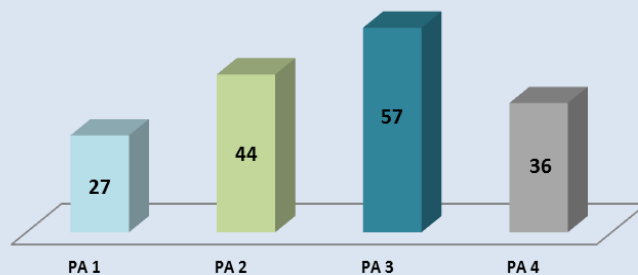

**164 applications were received via online application system (eMS)  
711 project Partners take part in the applications  
Total budget of the submitted applications: 167.581.133,90 EUR**

**Distribution of total budget of the applications per Priority Axis (million EUR)**

**Number of applications per Priority Axis**

**Partners per Country**

**Lead Partner per Country**

*\*Preliminary figures before assessment process and contract signature.*