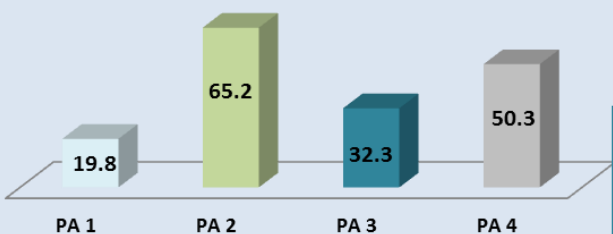

**164 applications were received via online application system (eMS)  
711 project Partners take part in the applications  
Total budget of the submitted applications: 167.581.133,90 EUR**

**Distribution of total budget of the applications per Priority Axis (million EUR)**

**Number of applications per Priority Axis**

**Partners per Country**

**Lead Partner per Country**

*\*Preliminary figures before assessment process and contract signature.*