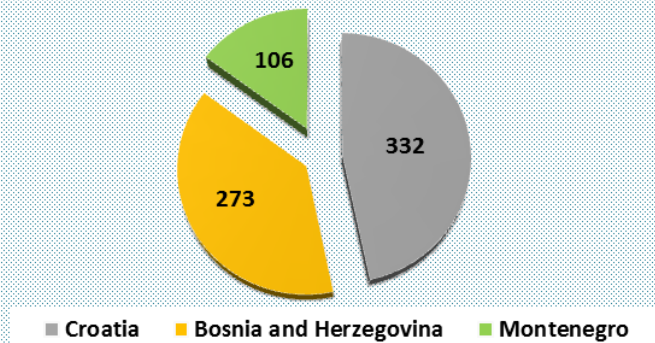

**164 applications were received via online application system (eMS)  
711 project Partners take part in the applications  
Total budget of the submitted applications: 167.581.133,90 EUR**

**Distribution of total budget of the applications per Priority Axis (million EUR)**

**Number of applications per Priority Axis**

**Partners per Country**

**Lead Partner per Country**

*\*Preliminary figures before assessment process and contract signature.*