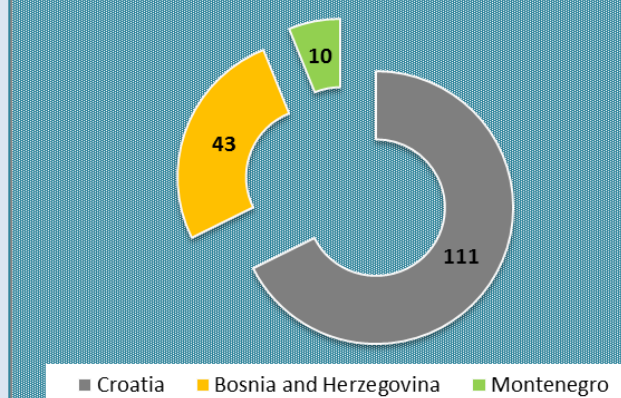

**164 applications were received via online application system (eMS)  
711 project Partners take part in the applications  
Total budget of the submitted applications: 167.581.133,90 EUR**

**Distribution of total budget of the applications per Priority Axis (million EUR)**

**Number of applications per Priority Axis**

**Partners per Country**

**Lead Partner per Country**

*\*Preliminary figures before assessment process and contract signature.*